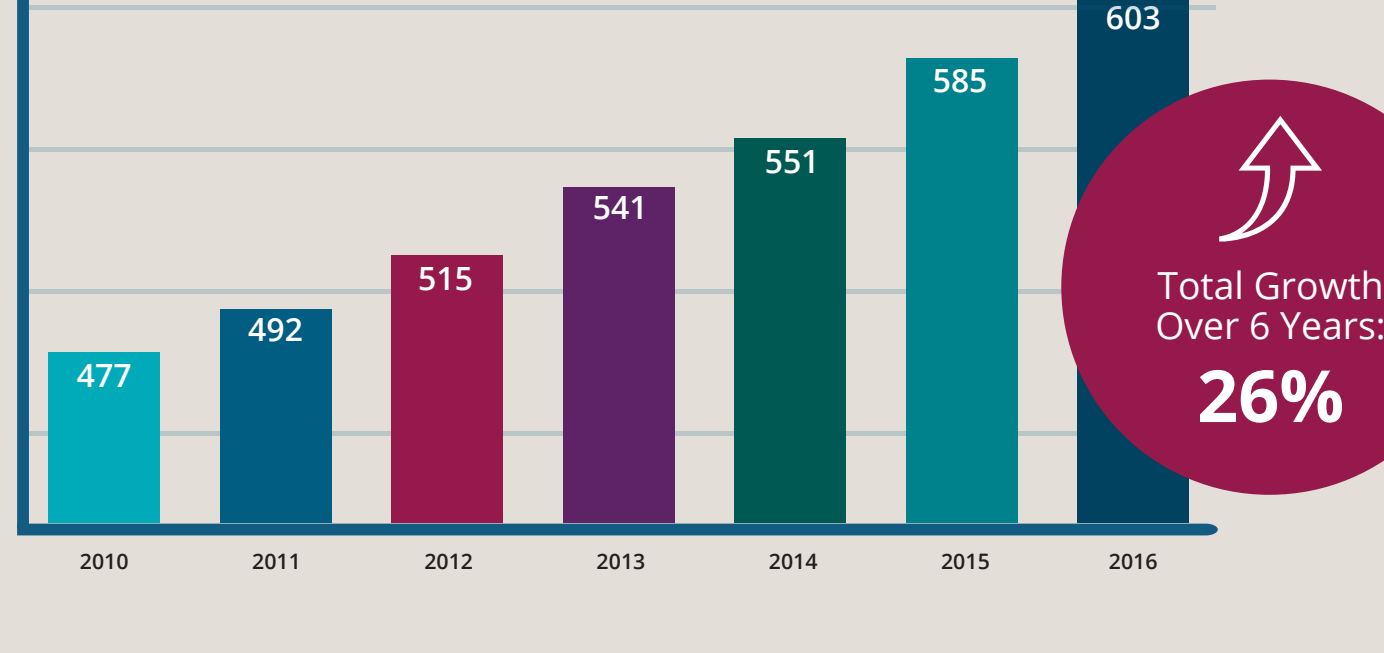

Number of Institutions Reporting Graduates from 2010-2016