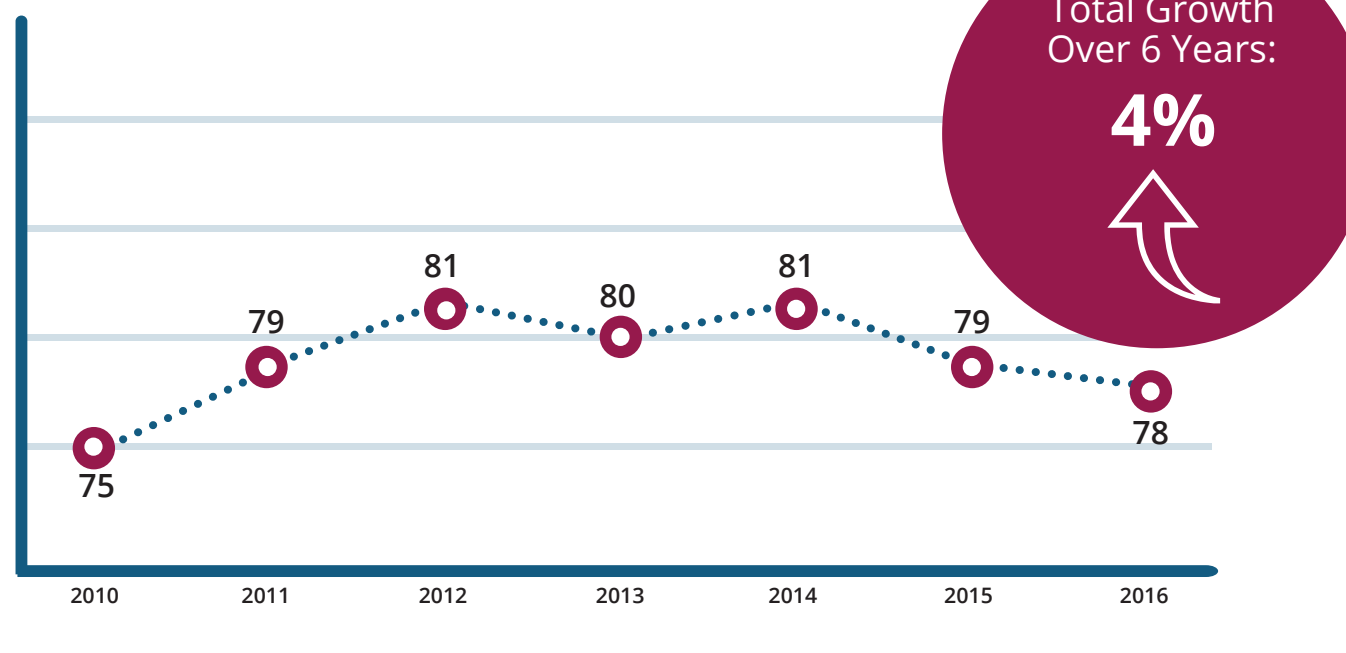

Average Students per Institution from 2010-2016