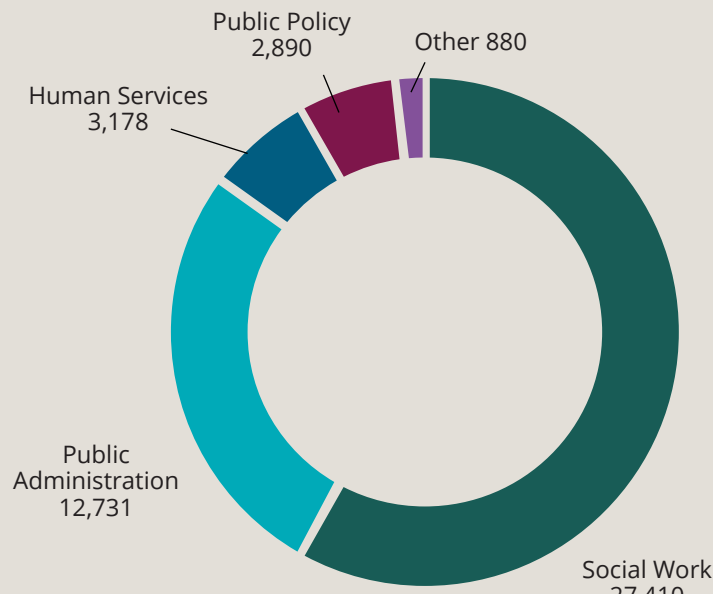

Market Overview: Public Administration and Social Services

Key Trends • Takeaways • Programmatic Insights

Public administration and social services is the fifth-largest graduate discipline. However, growth in this field is primarily due to social work, which accounted for 58% of the master's degrees awarded in this area. Awarded Masters in Public Administration have declined slightly since 2013, but still present a good opportunity.

Interest in public administration and social services graduate programs continue to grow, offering ample opportunities for colleges and universities to develop and expand their offerings in this public service-minded discipline.

Breakdown of Disciplines within the Category

Public administration and social services programs offer a steady growth rate and reliable opportunities for institutions.

Number of Graduates in Public Administration and Social Services Programs from 2010-2016

Number of Institutions Reporting Graduates from 2010-2016

Average Students per Institution from 2010-2016

Program Growth: Distance vs. Ground

Key Takeaways

- Graduates in this discipline are increasing **5% per year** however most of that is in social services.
- Competition is also growing, by **4% per year**.
- Online competition is growing at **21% per year**.
- **25%** of programs are online (the majority being Master of Public Administration degrees).

Program Area Insights

16% Social work remains an excellent opportunity, as employment of social workers is expected to grow 16% from 2016 to 2026 due to increased demand for healthcare and social services.

There is competition, however: **for-profit institutions** have entered the market and the online market is growing.