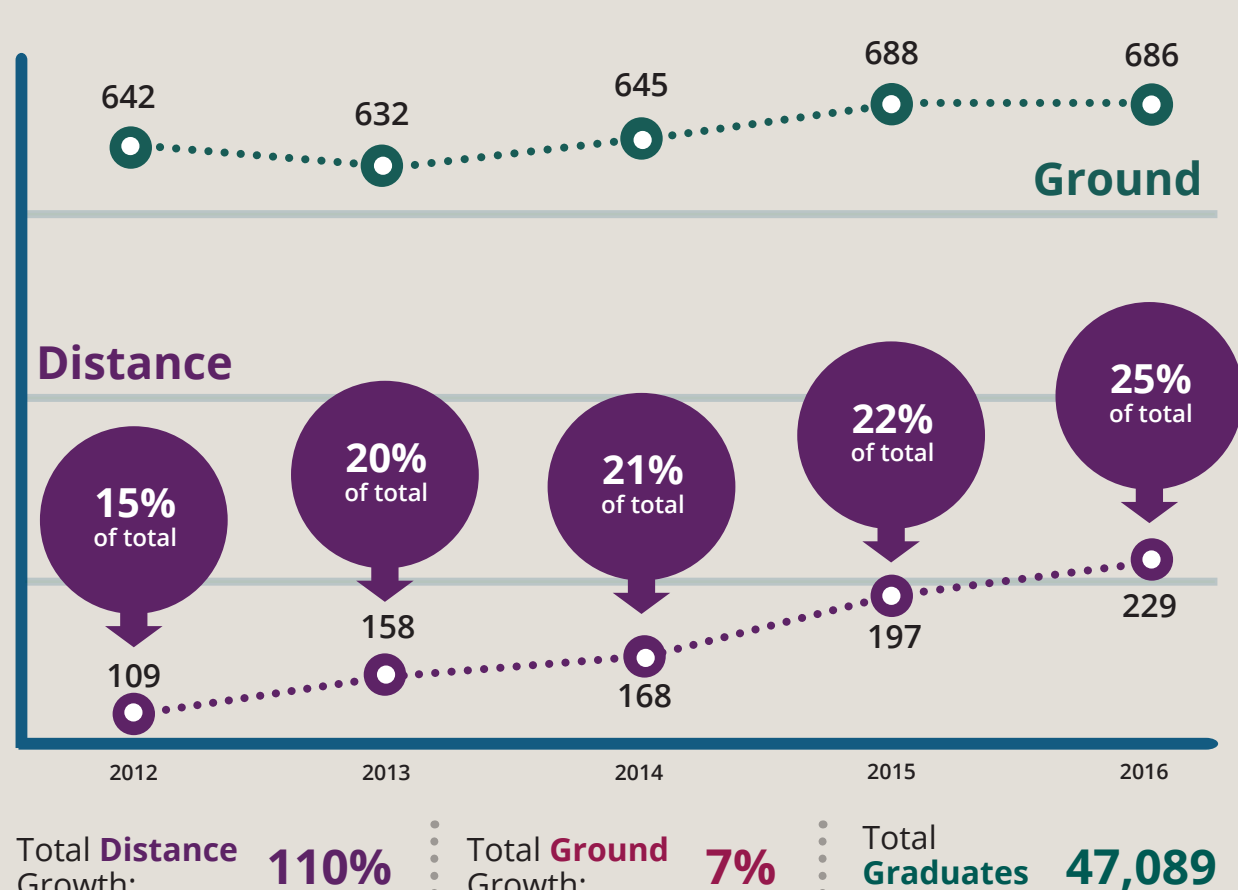

Program Growth: Distance vs. Ground

Key Takeaways

- Graduates in this discipline are increasing **5% per year** however most of that is in social services.
- Competition is also growing, by **4% per year**.
- Online competition is growing at **21% per year**.
- **25%** of programs are online (the majority being Master of Public Administration degrees).

Program Area Insights

16% Social work remains an excellent opportunity, as employment of social workers is expected to grow 16% from 2016 to 2026 due to increased demand for healthcare and social services.

There is competition, however: **for-profit institutions** have entered the market and the online market is growing.

Public administration offers solid potential. There are many online programs in the market, but the ratio of students to programs is encouraging.

Source: The Integrated Postsecondary Education Data System (IPEDS)