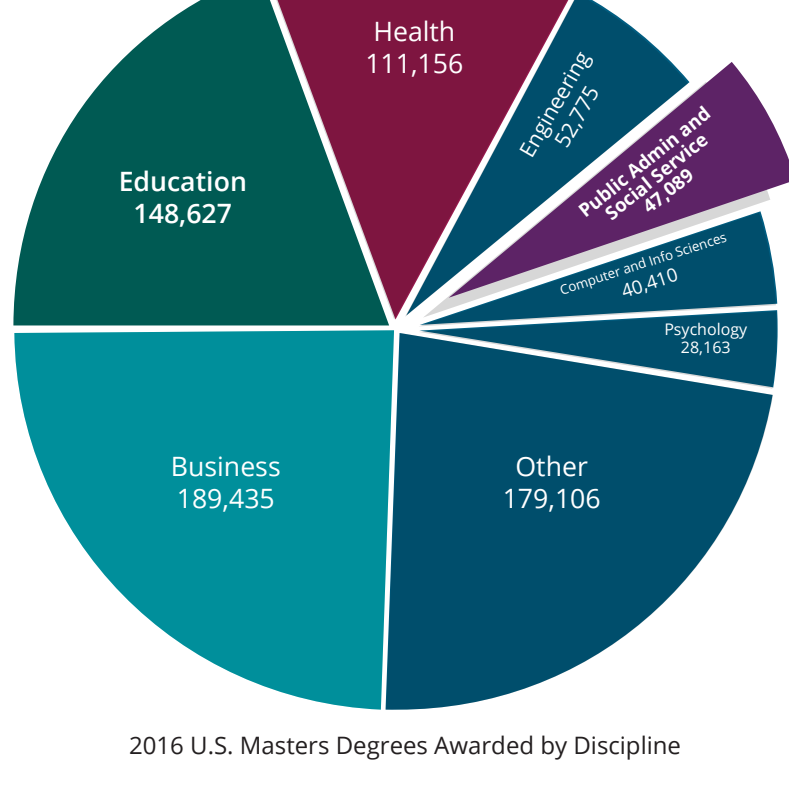

Market Overview: Public Administration and Social Services

Key Trends • Takeaways • Programmatic Insights

Public administration and social services is the fifth-largest graduate discipline. However, growth in this field is primarily due to social work, which accounted for 58% of the master's degrees awarded in this area. Awarded Masters in Public Administration have declined slightly since 2013, but still present a good opportunity.

Interest in public administration and social services graduate programs continue to grow, offering ample opportunities for colleges and universities to develop and expand their offerings in this public service-minded discipline.

Breakdown of Disciplines within the Category

Public administration and social services programs offer a steady growth rate and reliable opportunities for institutions.